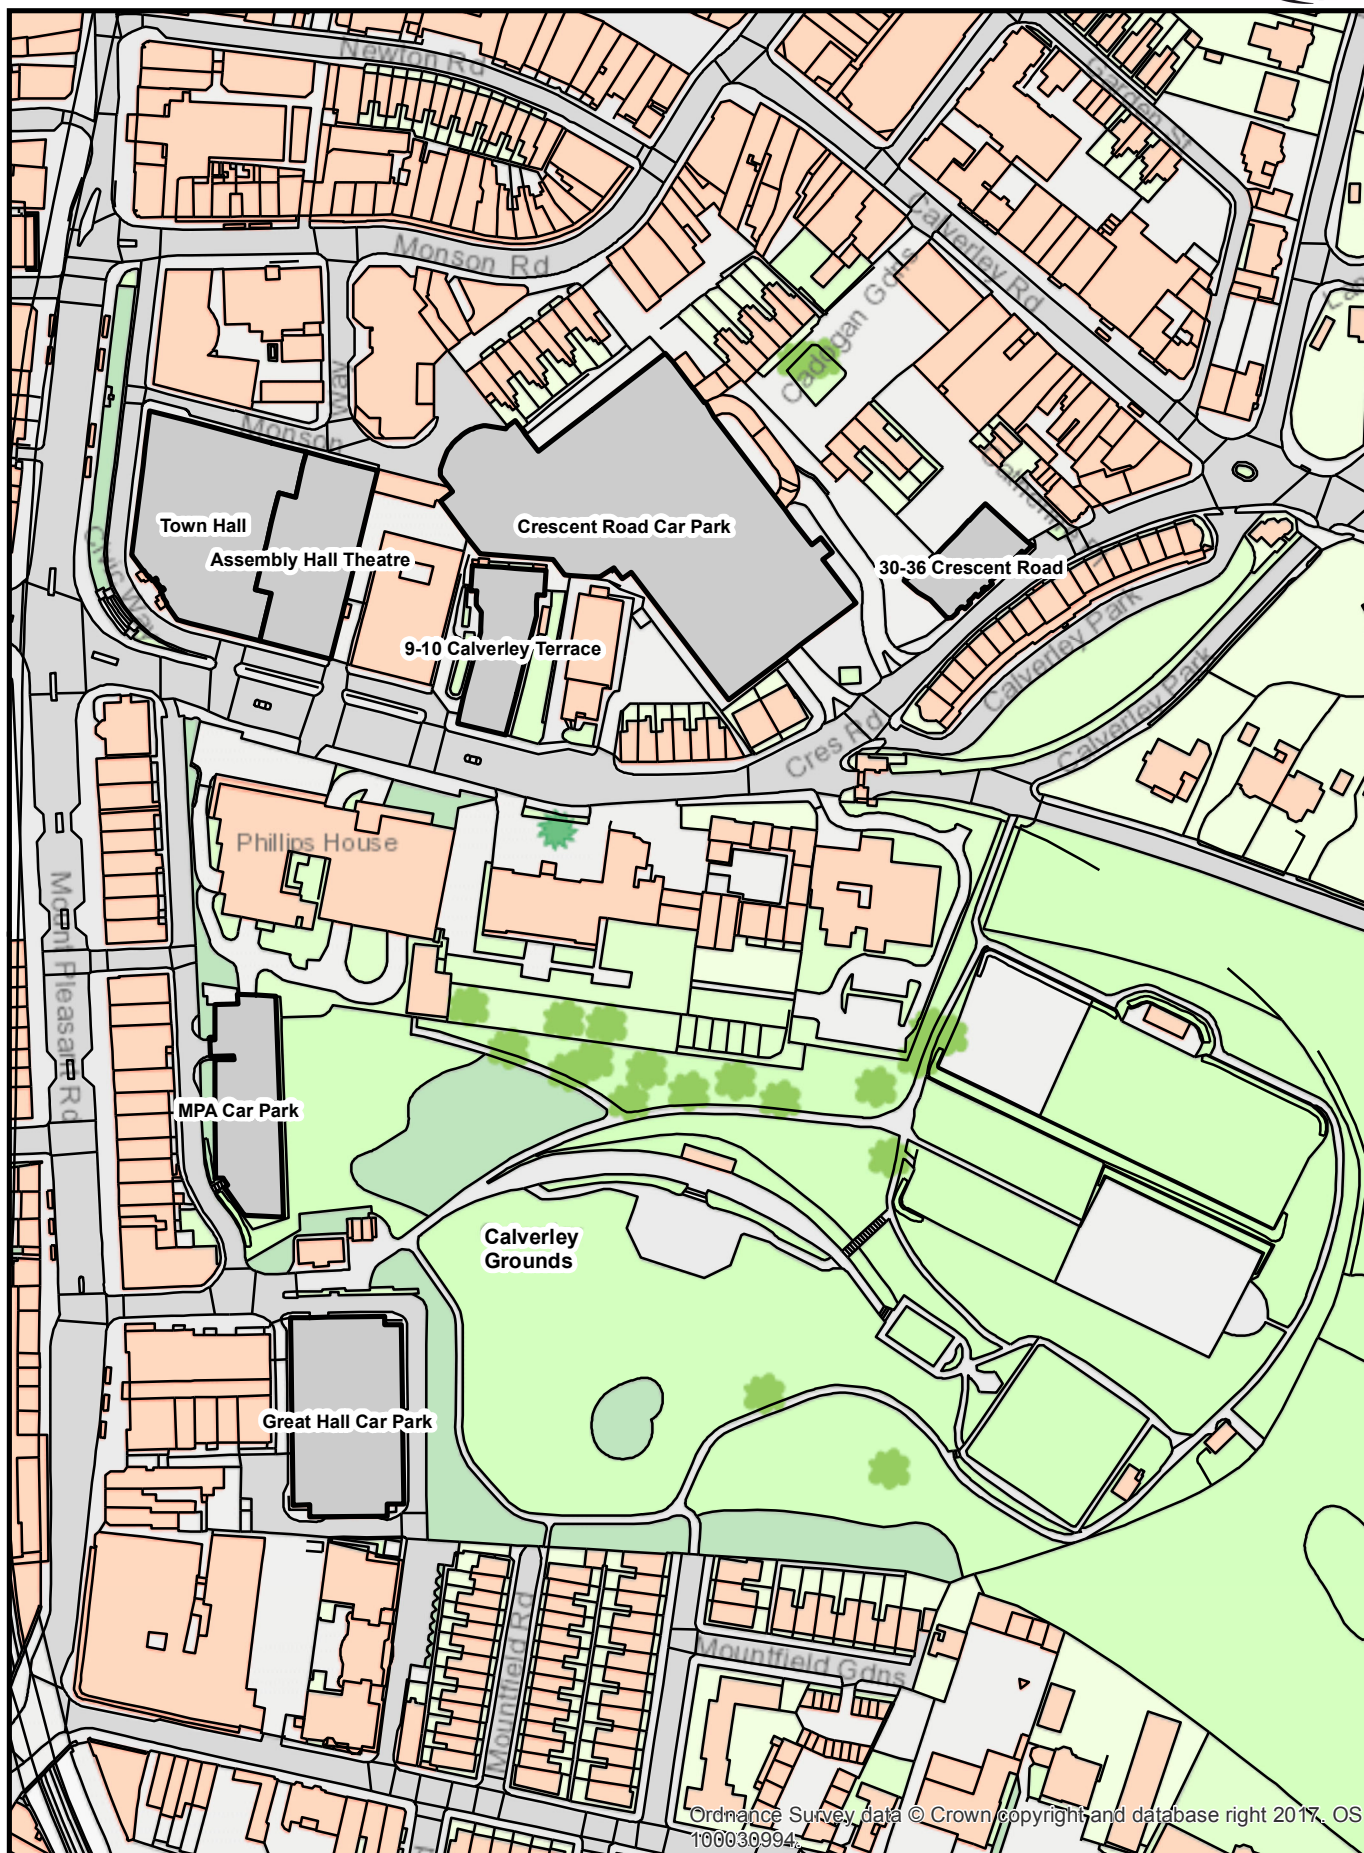

SITE LOCATION PLAN

Ordnance Survey data © Crown copyright and database right 2017. OS 100030994

Scale 1:2,250

© Crown copyright and database rights 2017 Ordnance Survey 100024298

Map Dated: 03/11/2017